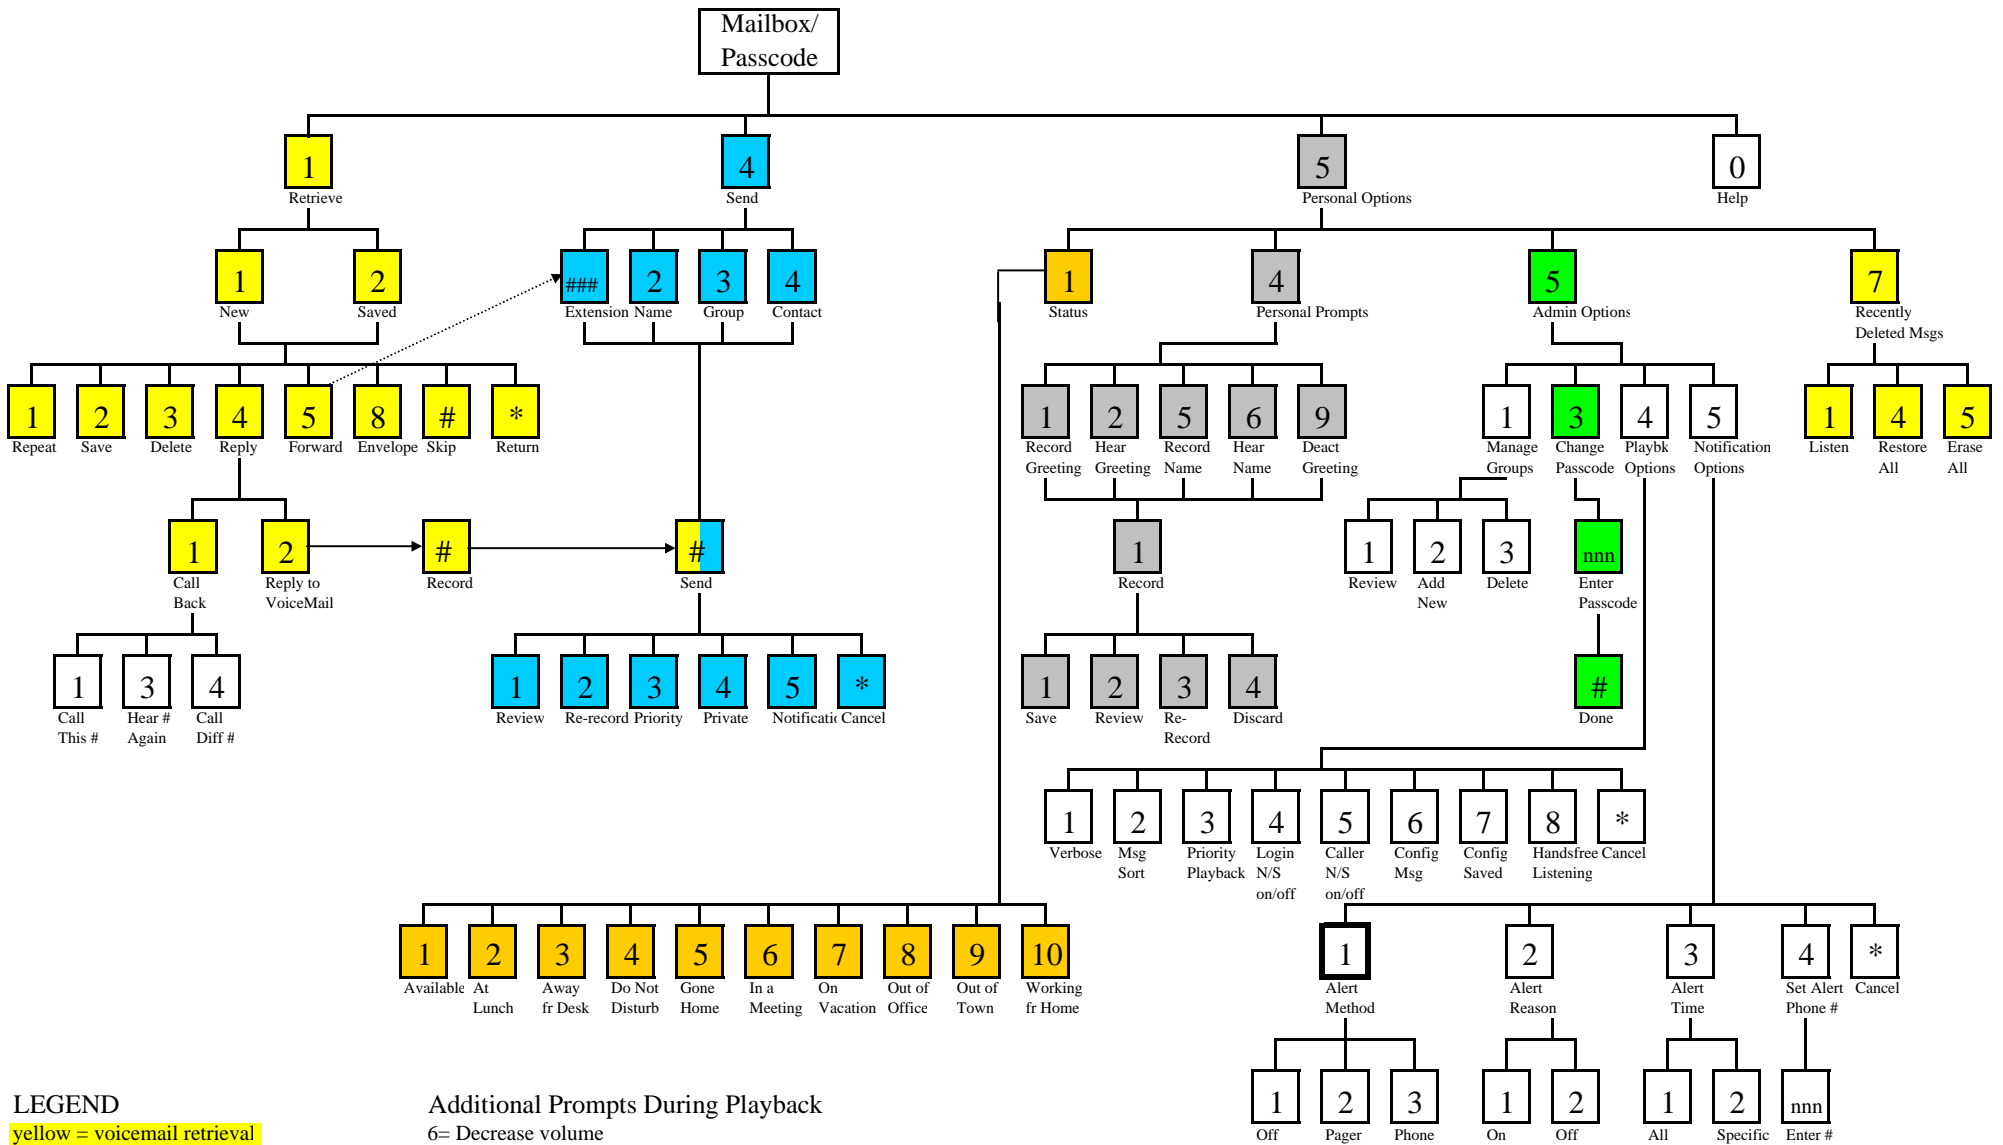

Unibears Voicemail Basic and Plus Diagram

Additional Prompts During Playback

- 6= Decrease volume
- 7= Rewind 6 seconds
- 8= Increase volume
- 9= Fast Forward 6 seconds

LEGEND
 yellow = voicemail retrieval
 blue = sending voicemail
 grey= personal options
 green= admin options
 gold = status controls

asterisk (star) = cancel operation and return to previous menu