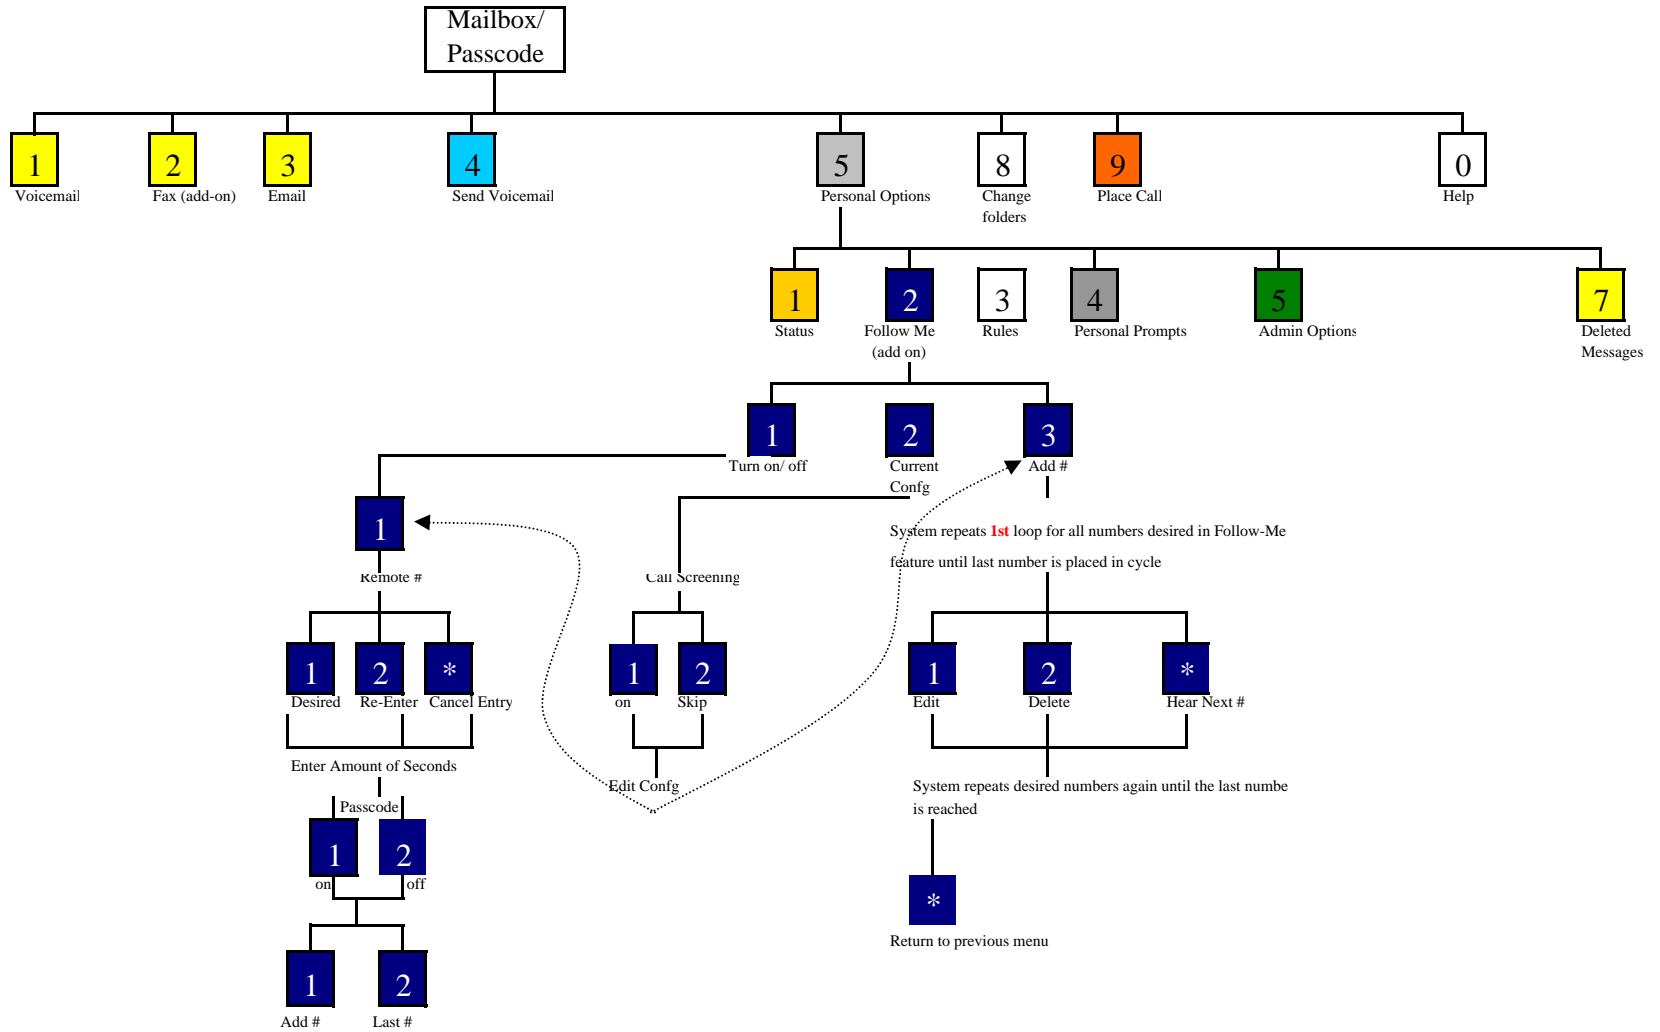

# Unibears Follow - Me (Add-on) Diagram

## LEGEND

- yellow =voicemail retrieval
- blue= sending voicemail
- grey= personal options
- green= admin options
- gold= status controls
- orange= place a call option
- dark blue = follow - me feature (add-on)

## Additional Prompts During Playback

- 6= Decrease volume
- 7= Rewind 6 sseconds
- 8= Increase volume
- 9= Fast Forward 6 seconds

asterisk (star) = cancel operation and return to previous menu