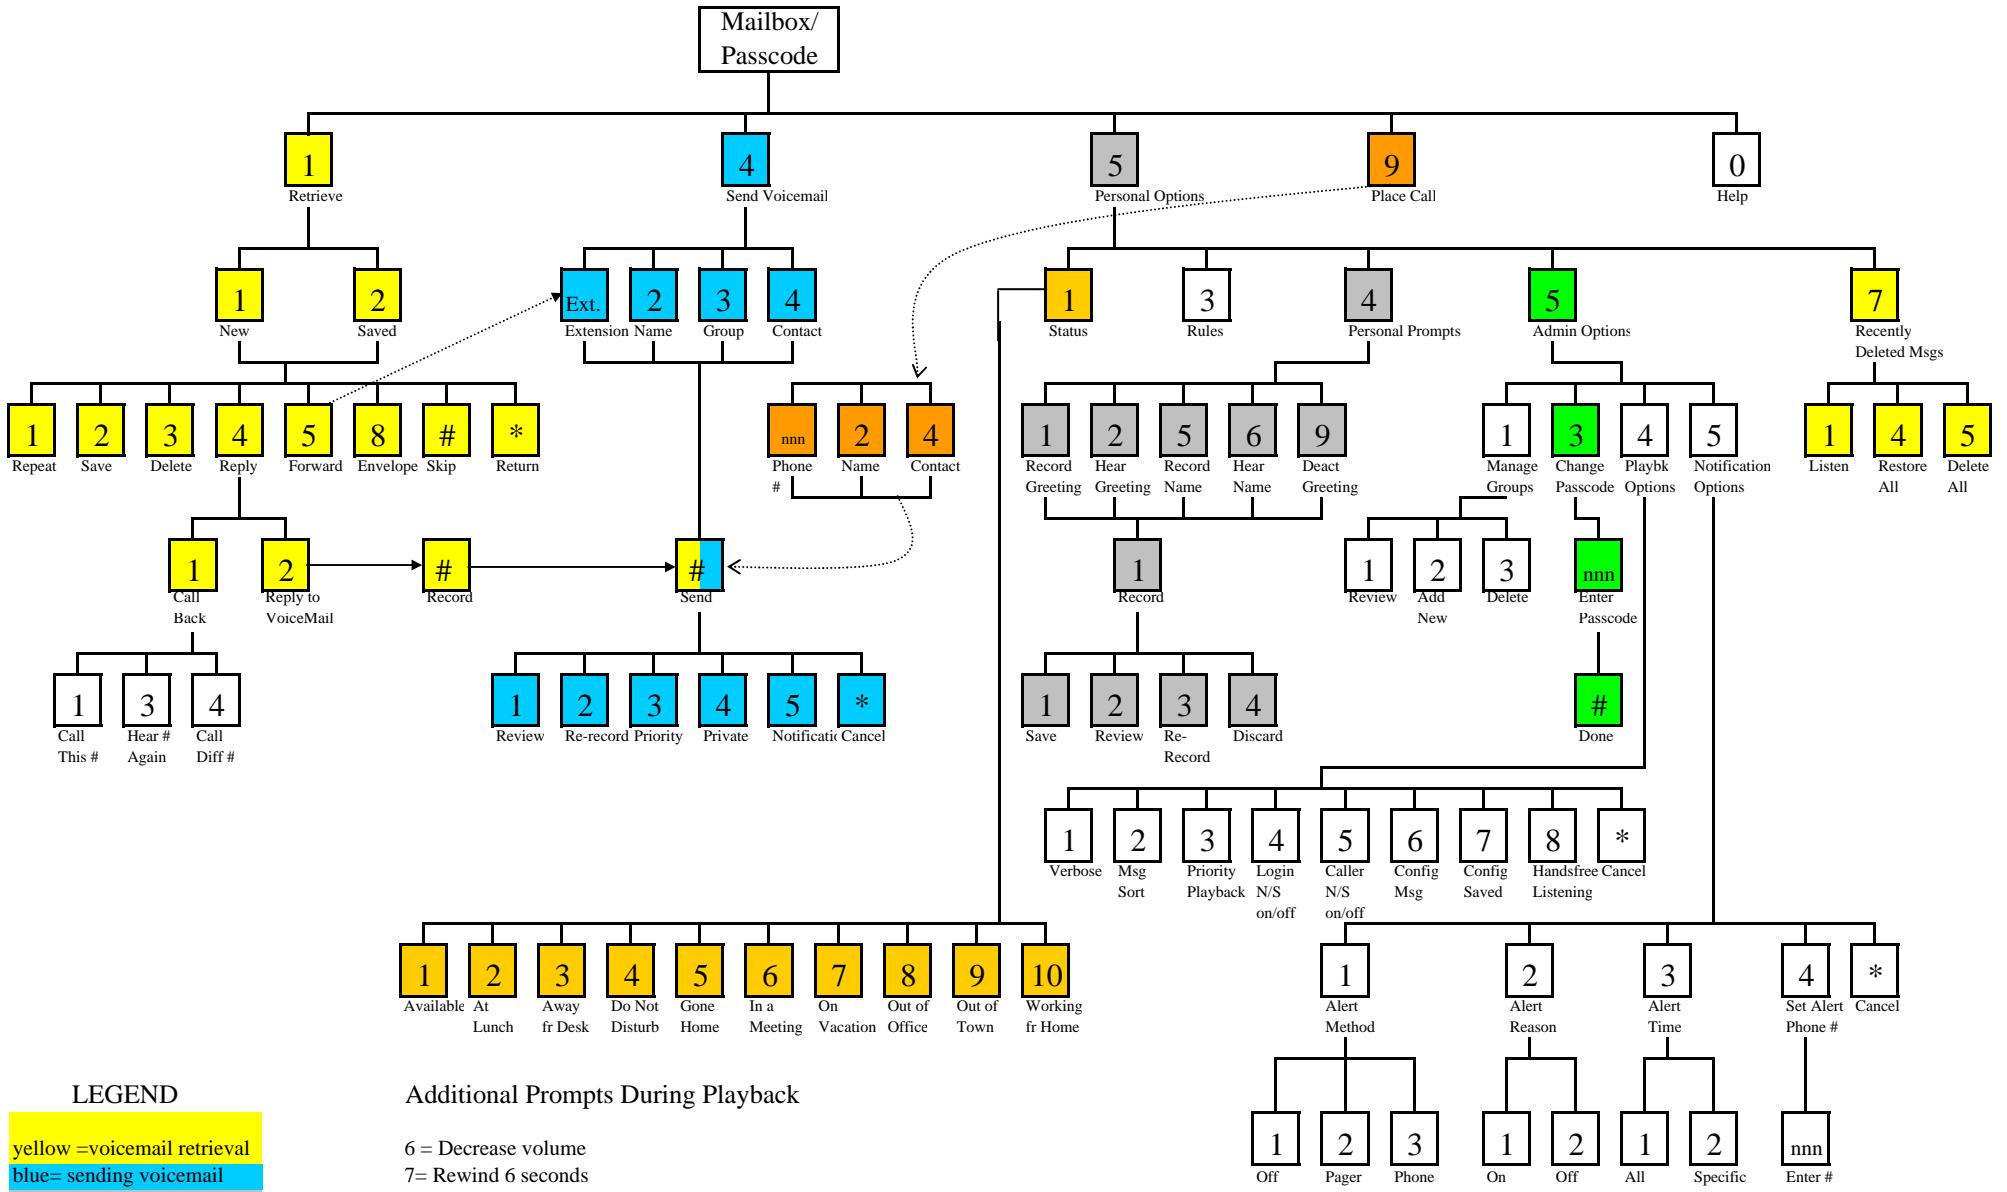

Unibears Voicemail Enhanced Diagram

Additional Prompts During Playback

- 6 = Decrease volume
- 7= Rewind 6 seconds
- 8= Increase volume
- 9= Fast Forward 6 seconds

LEGEND

- yellow =voicemail retrieval
- blue= sending voicemail
- grey= personal options
- green= admin options
- gold= status controls
- orange= place a call option

asterisk (star) = cancel operation and return to previous menu